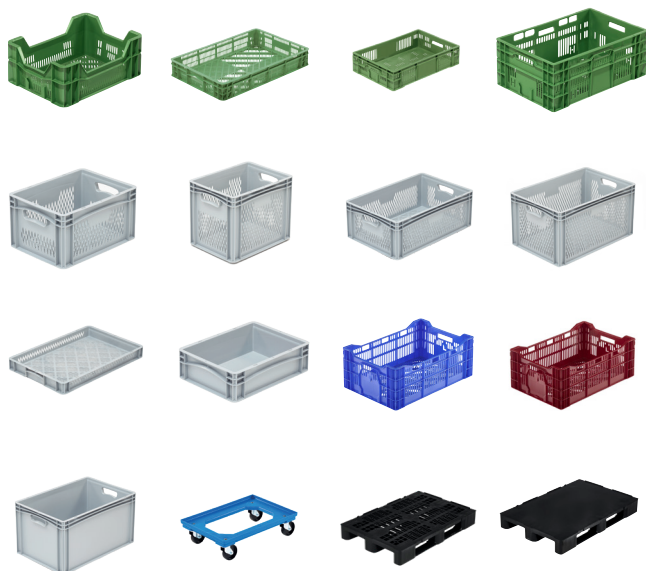

Article number: 92.6040.220

-  Weight: 1570g
-  External dimensions: 600 x 400 x 220 mm
-  Inside dimensions: 567 x 367 x 205 mm

Find a wide selection of our MetaBoxes, pallets and trolleys on our website at www.metasa.de

Suitable for the following crops::

Vegetables

Fruit

Asparagus

 Made in Germany

Basic containers:

The openwork MetaAsparagusCrate euro containers can be combined with different base variants. The boxes are available with two different handles – either an open or closed handle. Suitable accessories are available for all containers. Openwork side with ribbed, perforated base.

Highlights*

- ✓ 100% recyclable
- ✓ Openwork side and base
- ✓ Suitable for manual handling and automatic conveyor systems
- ✓ Guaranteed food-safe
- ✓ Particularly smooth surfaces to protect the goods
- ✓ Open handles
- ✓ Made of PP-C (polypropylene copolymer)
- ✓ With grooves for fixing a band
- ✓ Optimum perforation for ventilation of fruit and vegetables
- ✓ Easy to clean and very easy to dry
- ✓ Very sturdy due to reinforced frame and corner construction
- ✓ Sturdy and very easy to stack
- ✓ Universal Euro container, also suitable for food logistics
- ✓ Packaging unit 40 pieces
- ✓ Volume 41.7 litres