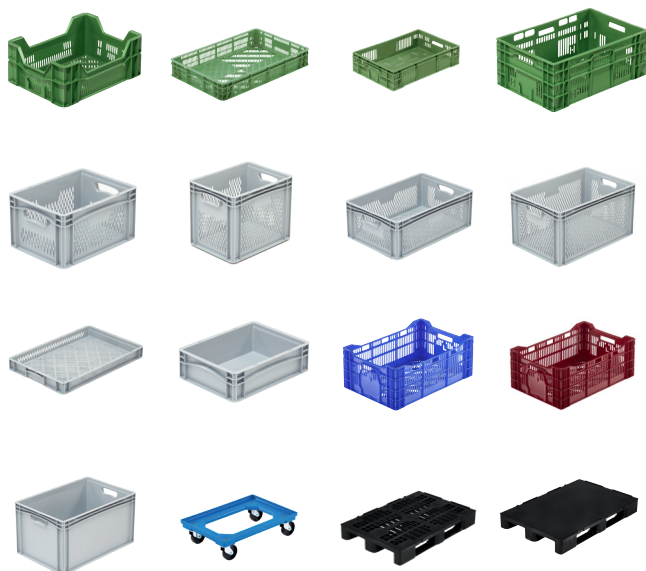

Article number: 92.6040.270

-  Weight: 1820g
-  External dimensions: 600 x 400 x 270 mm
-  Inside dimensions: 567 x 367 x 255 mm

Basic containers:

The openwork MetaAsparagusCrate euro containers can be combined with different base variants. The boxes are available with two different handles – either an open or closed handle. Suitable accessories are available for all containers. Openwork side with ribbed, perforated base.

Find a wide selection of our MetaBoxes, pallets and trolleys on our website at www.metasa.de

Suitable for the following crops::

Vegetables

Fruit

Asparagus

 **Made in Germany**

Highlights*

- ✓ 100% recyclable
- ✓ Openwork side and base
- ✓ Suitable for manual handling and automatic conveyor systems
- ✓ Guaranteed food-safe
- ✓ Particularly smooth surfaces to protect the goods
- ✓ Open handles
- ✓ Made of PP-C (polypropylene copolymer)
- ✓ With grooves for fixing a band
- ✓ Optimum perforation for ventilation of fruit and vegetables
- ✓ Easy to clean and very easy to dry
- ✓ Very sturdy due to reinforced frame and corner construction
- ✓ Sturdy and very easy to stack
- ✓ Universal Euro container, also suitable for food logistics
- ✓ Packaging unit 32 pieces
- ✓ Volume 51.9 litres