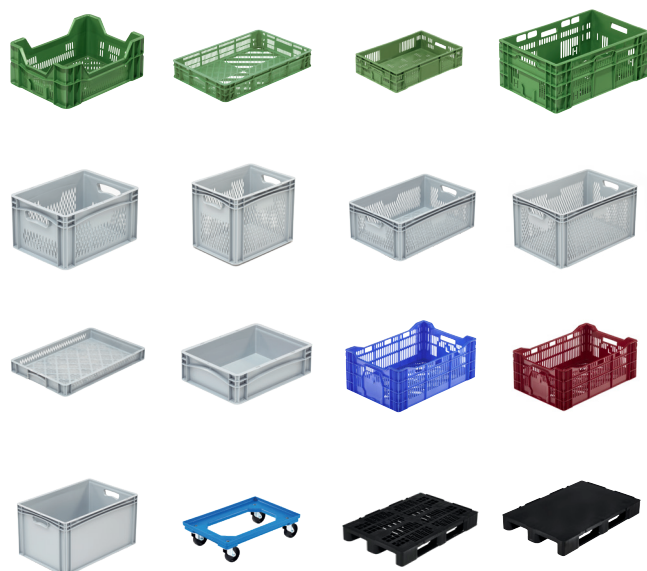

Article number: 91.6040.410

-  Weight: 3050g
-  External dimensions: 600 x 400 x 410 mm
-  Inside dimensions: 566 x 367 x 396 mm

Find a wide selection of our MetaBoxes, pallets and trolleys on our website at www.metasa.de

Suitable for the following crops::

Vegetables

Fruit

 Made in Germany

Folding containers

The MetaFlowerBox extra high has all advantages of the MetaBox folding containers, but is particularly high and therefore ideal for transporting large goods. Due to the high volume reduction of up to 84% when empty, the MetaFlowerBox extra high can be transported back in a space- and cost-saving manner. The boxes can be folded and unfolded manually and also fully automatically thanks to the patented locking and unlocking mechanism.

Highlights*

- ✓ 100% recyclable
- ✓ Openwork side and base
- ✓ Easy to unfold / fold
- ✓ With ergonomic lift-lock closure
- ✓ Guaranteed food-safe
- ✓ Particularly smooth surfaces to protect the goods
- ✓ Open handles
- ✓ High volume reduction of up to 84%
- ✓ Height folded 83 mm
- ✓ Inside dimensions: 566 x 367 x 396 mm
- ✓ Integrated attachment hooks
- ✓ Made of PP-C (polypropylene copolymer)
- ✓ With grooves for fixing a band
- ✓ Optimum perforation for ventilation of fruit and vegetables
- ✓ Easy to clean and very easy to dry
- ✓ Sturdy and very easy to stack
- ✓ Packaging unit 104 pieces
- ✓ Volume 79 litres