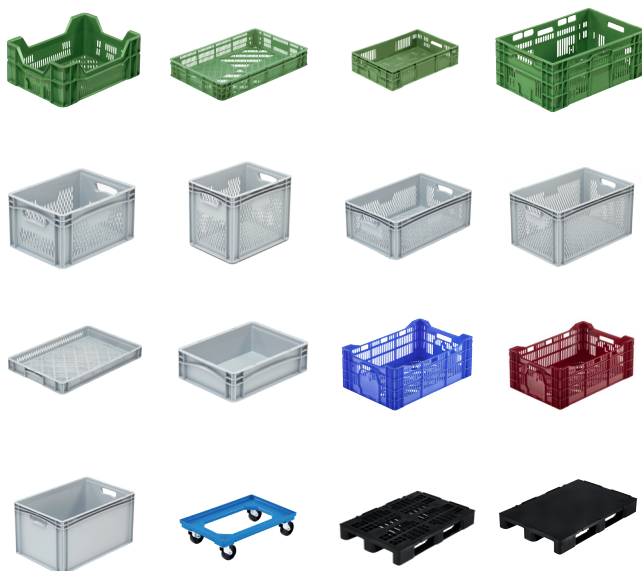

## Article number: 91.4030.120

Weight: 840 g

External dimensions: 400 x 300 x 120 mm

Inside dimensions: 367 x 268 x 108 mm

Find a wide selection of our MetaBoxes, pallets and trolleys on our website at [www.metasa.de](http://www.metasa.de)

Suitable for the following crops::

Vegetables

Fruit

 Made in Germany

## Folding containers

The folding containers of the MetaFoldingBox Euronorm series were specially developed for the needs of fresh food logistics. If the empty boxes are folded up, the volume of the containers is reduced by around 84%. This makes the folding containers very space- and cost-saving during return transport. To prevent the fruit and vegetables from being damaged during transport, the perforated side walls of the folding container are particularly smooth and without sharp edges. Openwork side and base.

### Highlights\*

- ✓ 100% recyclable
- ✓ Openwork side and base
- ✓ Easy to unfold / fold
- ✓ With ergonomic lift-lock closure
- ✓ Guaranteed food-safe
- ✓ Particularly smooth surfaces to protect the goods
- ✓ Open handles
- ✓ High volume reduction of up to 84%
- ✓ Height folded 36 mm
- ✓ Inside dimensions: 367 x 268 x 108 mm
- ✓ Integrated attachment hooks
- ✓ Made of PP-C (polypropylene copolymer)
- ✓ With grooves for fixing a band
- ✓ Optimum perforation for ventilation of fruit and vegetables
- ✓ Easy to clean and very easy to dry
- ✓ Sturdy and very easy to stack
- ✓ Packaging unit 480 pieces
- ✓ Volume 11 litres