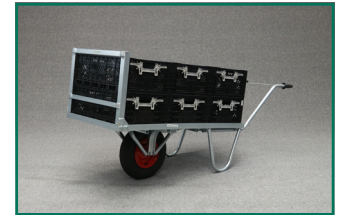

# 1011.01 | Muli II Mono triple

## Transport cart, galvanised

### Article number: 1011.01

-  Weight\*: approx. 33.0 kg
-  Dimensions\*: 1920 x 630 x 970 mm (w x d x h)
-  Wheel diameter\*: 400 mm

The Muli mono galvanised triple transport cart is centrally mounted on one wheel, which makes it the ideal picking cart for strawberry and asparagus harvesting. The sturdy transport cart is equipped with easily accessible handles. It can be used to stack 3 boxes to 3-high without slipping. Thanks to its wheel with roller bearings, it provides excellent weight balance. The durable weather-protected surface contributes to the longevity of the material. Powder-coated version. Optimised transport costs due to bolted rear angle and push handles.

#### Highlights

- ✓ User-friendly
- ✓ Tyres: Pneumatic tyre
- ✓ Up to three 600 x 400 mm boxes in a row possible
- ✓ Boxes can be stacked 3-high
- ✓ Sturdy construction
- ✓ Galvanised
- ✓ Slip-resistant