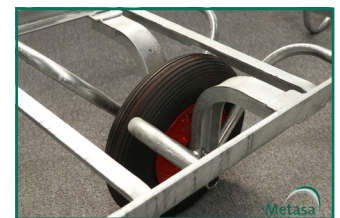

1012.01 | Muli II Mono 5-fold

Transport cart, galvanised

Article number: 1012.01

-  Weight*: approx. 41.5 kg
-  Dimensions*: 2700 x 630 x 945 mm (w x d x h)
-  Wheel diameter*: 400 mm

The Muli mono galvanised 5-fold transport cart is centrally mounted on one wheel, which makes it the ideal picking cart for strawberry and asparagus harvesting. The sturdy transport cart is equipped with easily accessible handles. It can be used to stack 5 boxes to 3-high without slipping. Thanks to its wheel with roller bearings, it provides excellent weight balance. The durable weather-protected surface contributes to the longevity of the material. Powder-coated version. Optimised transport costs due to bolted rear angle and push handles.

Suitable for the following crops::

- | | | |
|--------------|--------------|-------------|
| Blackberries | Vegetables | Raspberries |
| Asparagus | Bush berries | |

Highlights

- ✓ User-friendly
- ✓ Tyres: Pneumatic tyre
- ✓ Up to five 600 x 400 mm boxes in a row possible
- ✓ Boxes can be stacked 3-high
- ✓ Sturdy construction
- ✓ Galvanised
- ✓ Slip-resistant