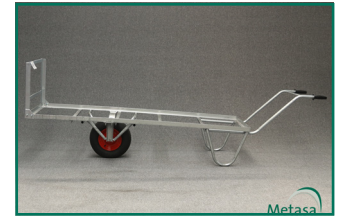

1012.01 | Muli II Mono 5-fold

Transport cart, galvanised

Article number: 1012.01

-  Weight*: approx. 41.5 kg
-  Dimensions*: 2700 x 630 x 945 mm (w x d x h)
-  Wheel diameter*: 400 mm

The Muli mono galvanised 5-fold transport cart is centrally mounted on one wheel, which makes it the ideal picking cart for strawberry and asparagus harvesting. The sturdy transport cart is equipped with easily accessible handles. It can be used to stack 5 boxes to 3-high without slipping. Thanks to its wheel with roller bearings, it provides excellent weight balance. The durable weather-protected surface contributes to the longevity of the material. Powder-coated version. Optimised transport costs due to bolted rear angle and push handles.

Suitable for the following crops::

- | | | |
|--------------|--------------|-------------|
| Blackberries | Vegetables | Raspberries |
| Asparagus | Bush berries | |

Highlights

- ✓ User-friendly
- ✓ Tyres: Pneumatic tyre
- ✓ Up to five 600 x 400 mm boxes in a row possible
- ✓ Boxes can be stacked 3-high
- ✓ Sturdy construction
- ✓ Galvanised
- ✓ Slip-resistant